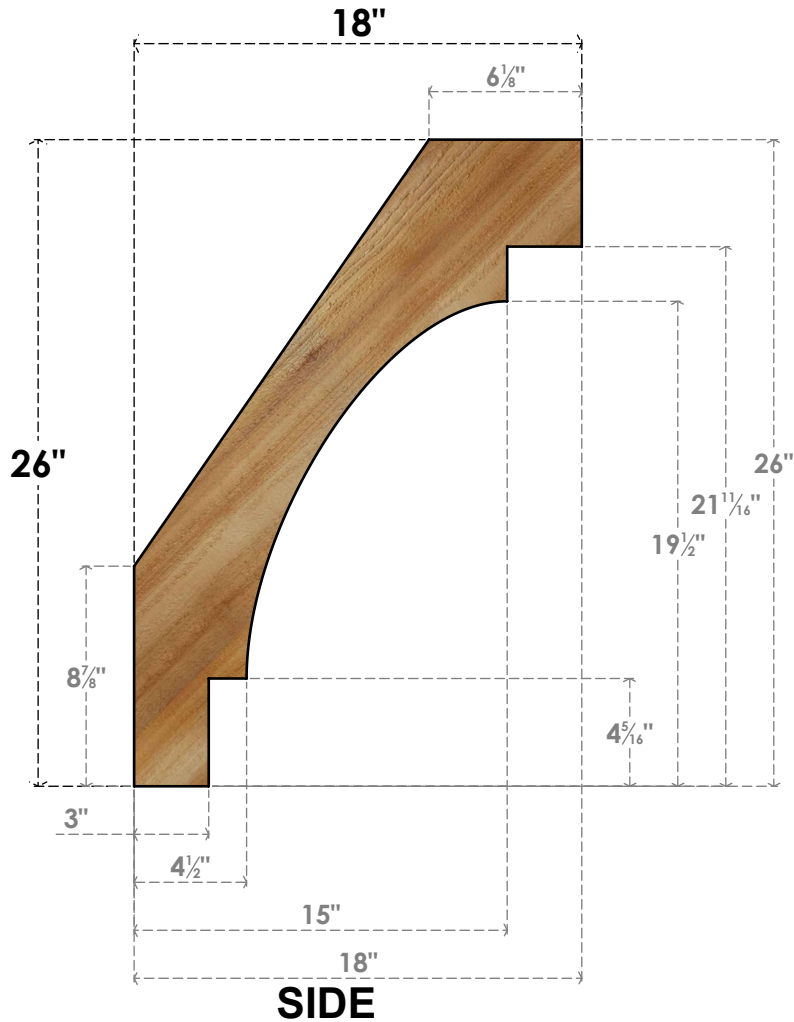

BRC04X18X26MRC00RWR

4"W X 18"D X 26"H MERCED ROUGH SAWN BRACE, WESTERN RED CEDAR

EKENA MILLWORK
 2300 WEST MAIN ST.
 CLARKSVILLE, TX 75426
 TOLL FREE: 866-607-0453
 WWW.EKENAMILLWORK.COM

NOTES

1. INSTALLATION TO BE COMPLETED IN ACCORDANCE WITH MANUFACTURER'S SPECIFICATIONS.
2. DRAWING MAY NOT BE TO SCALE
3. THIS DRAWING IS INTENDED FOR DESIGN AND PLANNING PURPOSES ONLY.
4. ALL INFORMATION CONTAINED HEREIN WAS CURRENT AT THE TIME OF DEVELOPMENT BUT MUST BE REVIEWED AND APPROVED BY THE PRODUCT MANUFACTURER TO BE CONSIDERED ACCURATE.
5. PRODUCTS ARE NOT KILN DRIED. THIS ITEM IS UNIQUE AND WILL CONTAIN THE NATURAL VARIATIONS THAT THE WOOD SPECIES OFFERS. THIS MAY RESULT IN VARIATIONS UP TO 1/4"